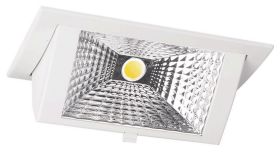

Specifications LED Downlight Wallwasher Wally Medium White 27W 3850lm 78x100D - 840 Cool White - 238x145mm

[View Product](#)

General Information

SKU	220678
EAN	8720584027270
Brand	Lumi Parts
Manufacturer Name	WallWasher Wally2 LED SLM module white 4000K Philips Fortimo LED, incl. driver
Any Lamp all-in warranty	5 Years
Average Lifetime (h)	50000

Technical Information

Tiltable	Yes
Technology	LED Integrated
Voltage (V)	220-240
Dimmable	Not Dimmable
Colour Code	840 Cool White
Colour temperature (Kelvin)	4000 Cool White
Colour Rendering (Ra)	80-89
Colour of Light	White
Light colour options	Single Color
Driver Included	Yes
Beam Angle (degree)	78x100
Luminous Efficacy (lm/W)	142.6

Power factor	>0.90
Installation Depth (mm)	100
Optical Cover	Glass
Product Type Category	LED Downlight

Fixture Information

Mounting Method	Recessed
Cut out (mm)	218x125
IP-rating	IP20
Housing	Aluminium
Colour of the Fixture	White
Colour of material	White
Fixture Connection	PIP [Push-in connector and pull relief]
Series	Wally Medium