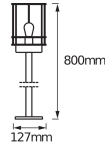

## Specifications Ledvance LED Pedestal Lamp E27 Endura Classic Post Steel | 80cm

[View Product](#)

### Technical Information

Cap / Base	E27 (Edison screw)
Technology	LED Integrated
Voltage (V)	220-240
Dimmable	Not Dimmable
Including bulb	No
Mounting Method	Floor
Product Type Category	LED Bollard

### Dimensions

Length (mm) 800

Width (mm) 800